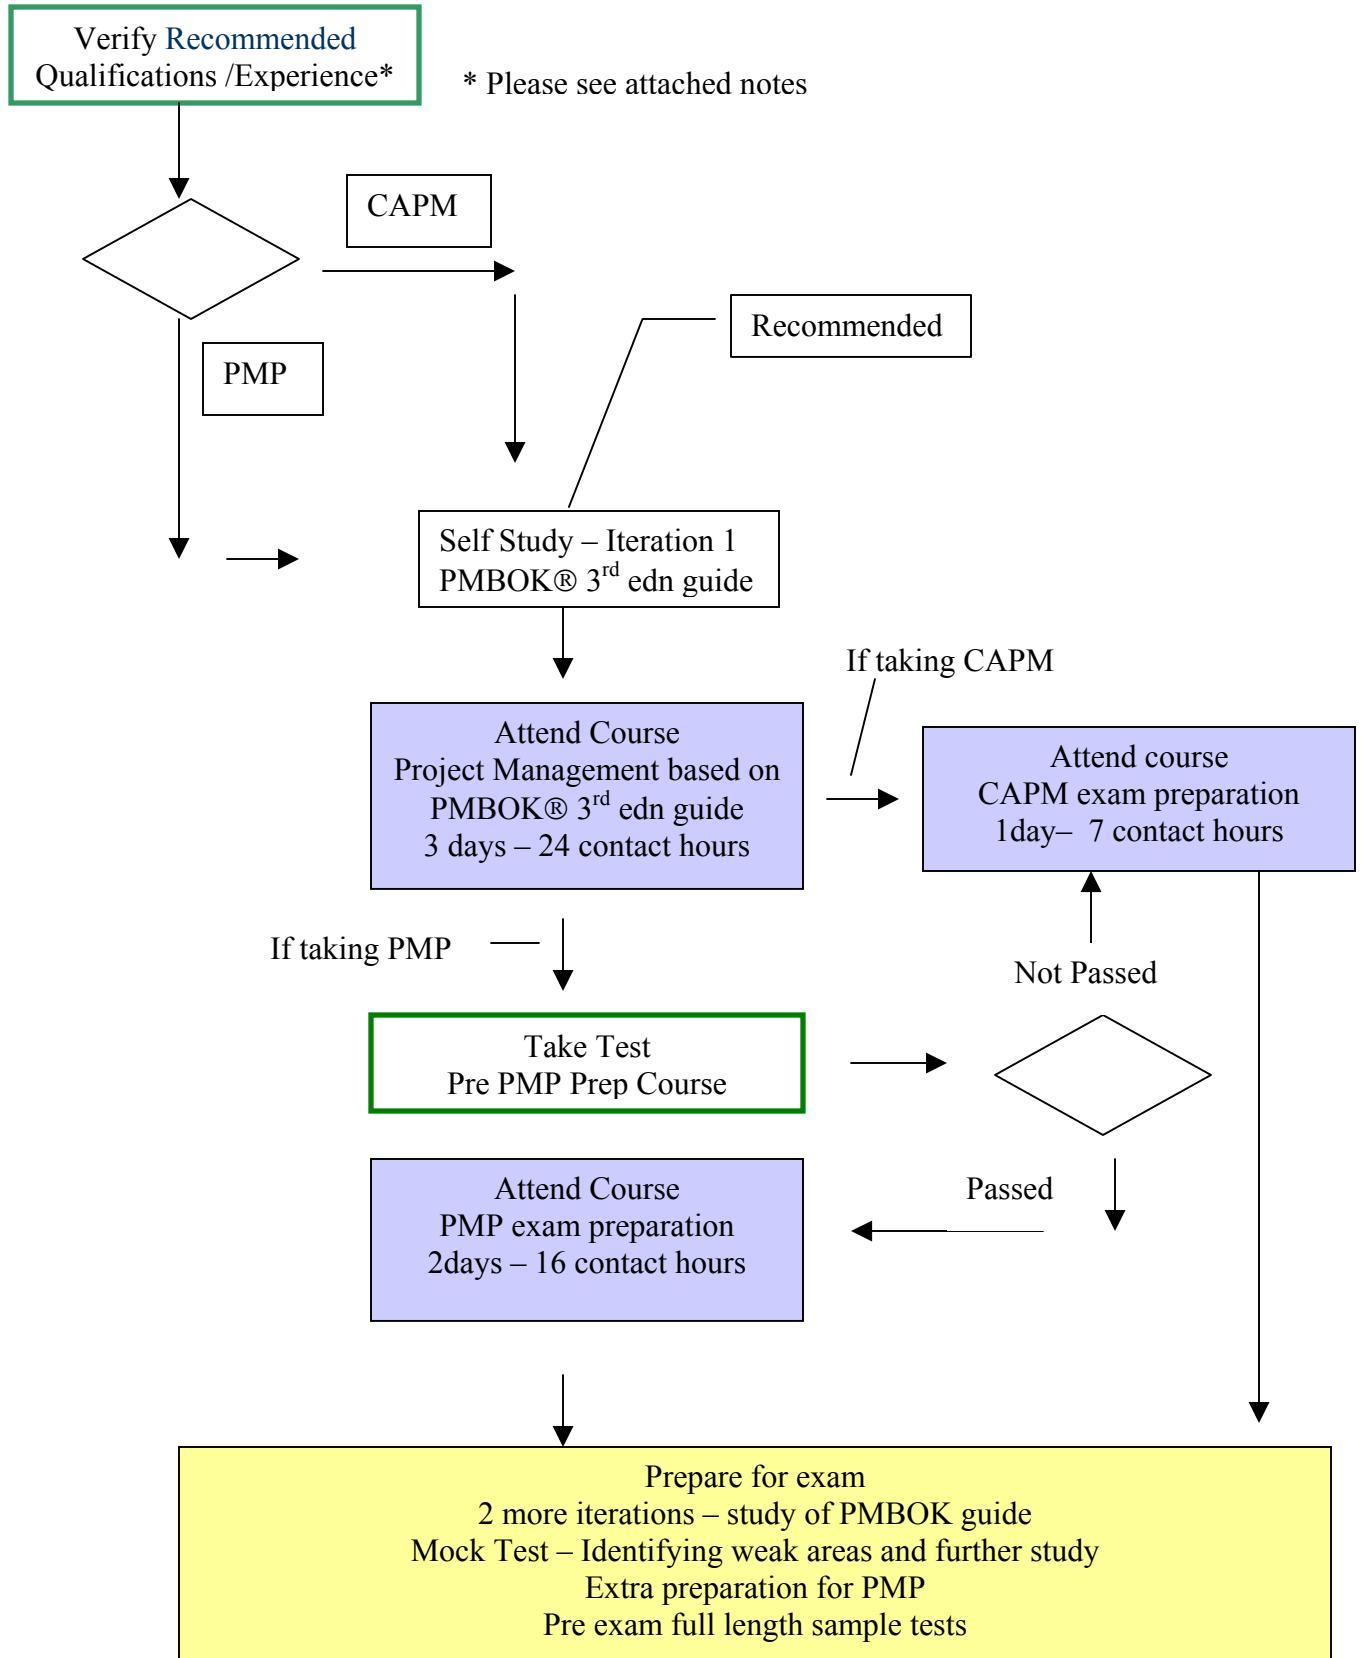

Road Map – PMP /CAPM Certification

Total Recommended Time ; From decision to take PMP /CAPM to finally taking Exam ; 3 to 4 months